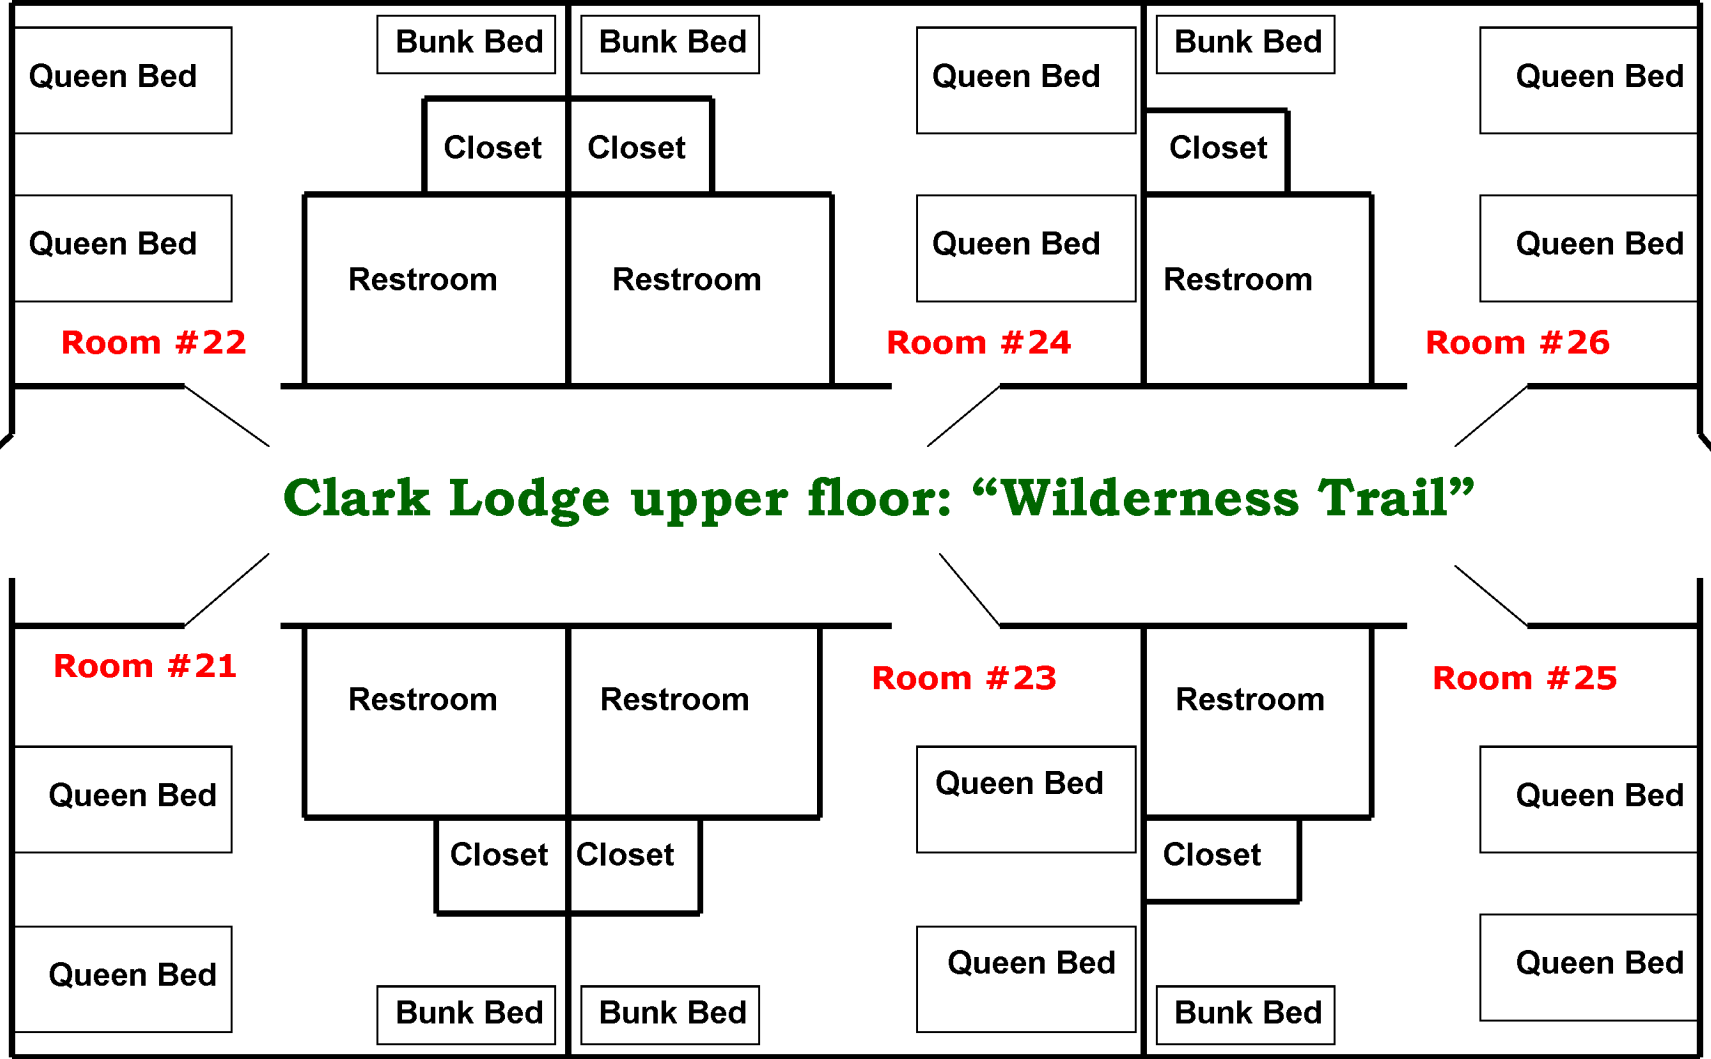

North ↑

Parking

Area

Room #22

Room #24

Room #26

Clark Lodge upper floor: "Wilderness Trail"

Room #21

Room #23

Room #25

Queen Bed

Bunk Bed

Bunk Bed

Queen Bed

Bunk Bed

Queen Bed

Queen Bed

Closet

Closet

Queen Bed

Closet

Queen Bed

Restroom

Restroom

Restroom

Restroom

Restroom

Queen Bed

Restroom

Queen Bed

Queen Bed

Closet