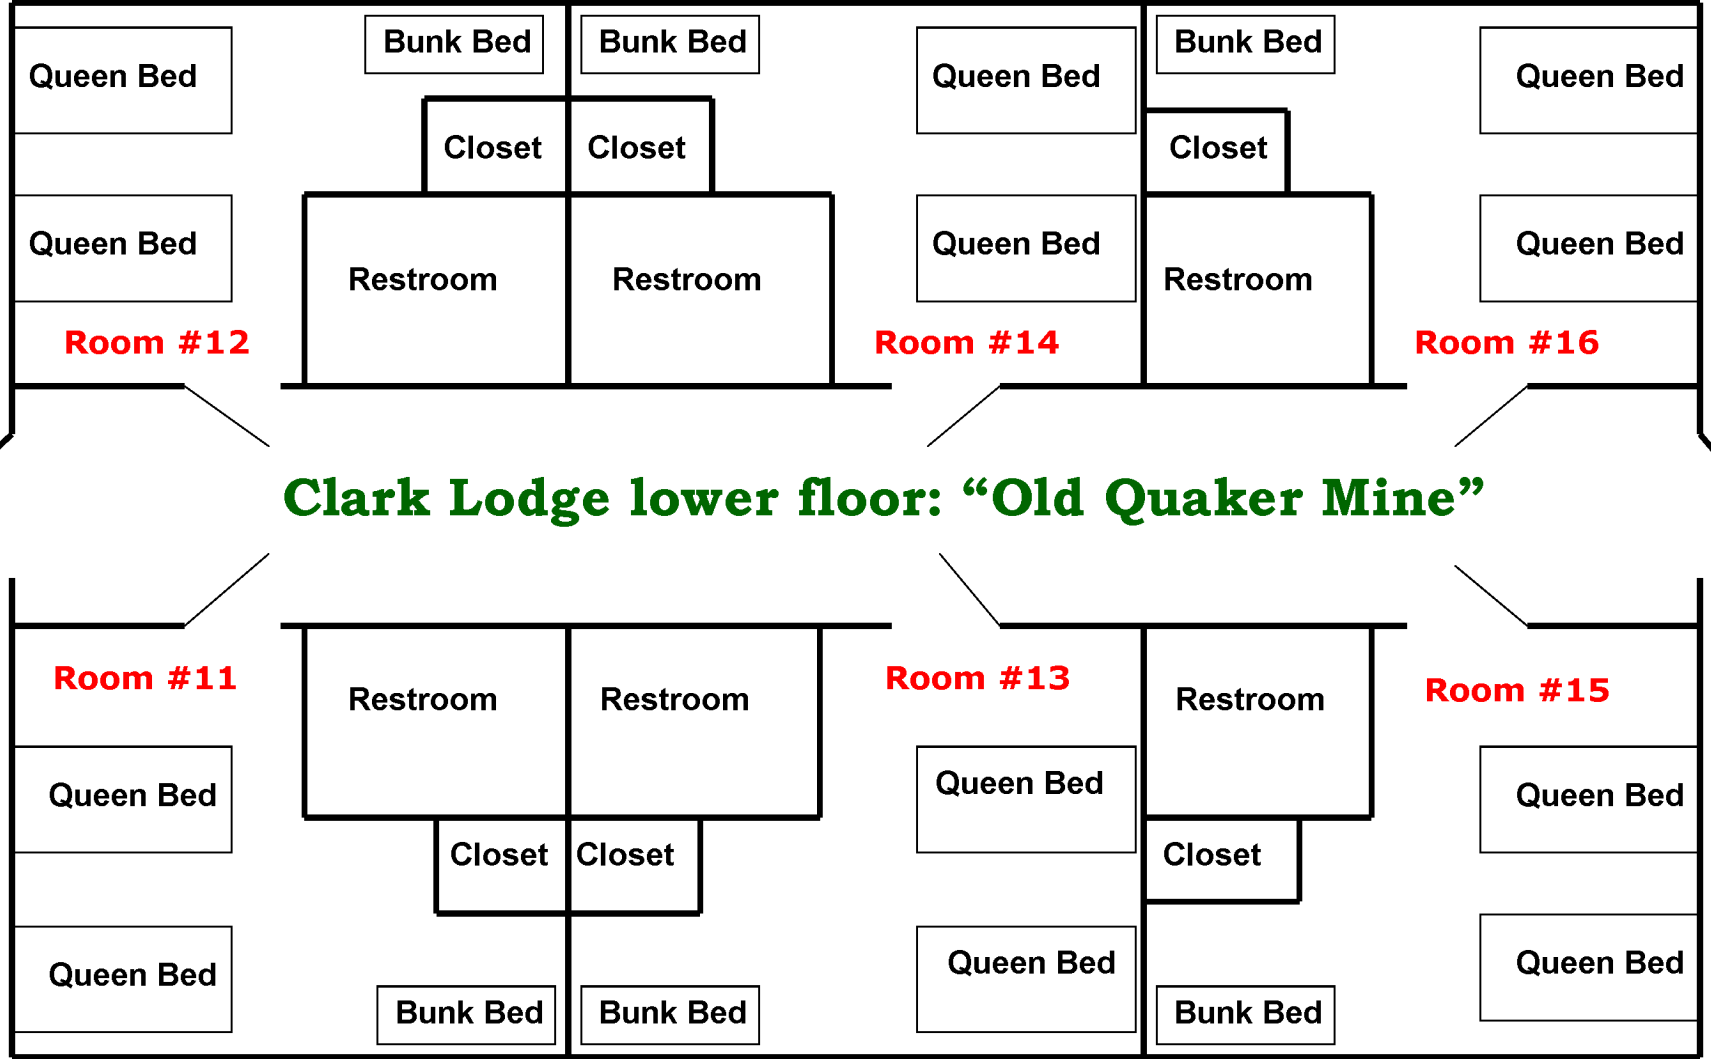

North ↑

Parking

Area

Clark Lodge lower floor: "Old Quaker Mine"